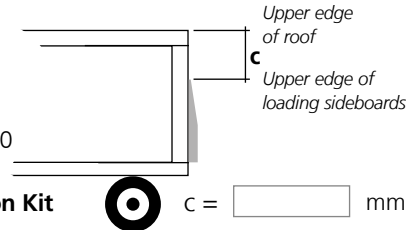

Endings

- ☐ **Without endings**
- ☐ **End bow BG without locking assembly** Pcs.
- ☐ **Gantry beam Standard 130 mm cpl.** Pcs.
- ☐ **Adapter** (Rear end customer specific) including screws and screw nuts
- ☐ **Gantry beam fixation - kit**

Tailwing

- ☐ TailWing 400-900
- ☐ TailWing 901-1200

Tailwing-Construction Kit

- ☐ TW-Construction Kit 400-900
- ☐ TW-Construction Kit 901-1200

$c =$ mm

Optionales Zubehör

Montagesätze (inklusive Klemmleistsätze)

1. Montagesatz Universal Front ☐ Heck ☐
2. Montagesatz Universal Classic Front ☐ Heck ☐

Klemmleistsätze

- ☐ Klemmleistsatz (Standard/Volumen/Universal) Front
- ☐ Klemmleistsatz (Universal Classic) Front oder Heck
- ☐ Klemmleistsatz (Standard/Universal) Heck

Side tarpaulin roller

- ☐ Tarpaulin Roller with Clip ¹⁾ Pcs.
- ☐ Tarpaulin Roller without Clip ¹⁾ Pcs.
- ☐ Side tarpaulin roller SPR-4 ¹⁾ Pcs.
- ☐ Tarpaulin deflector plate (kit) ¹⁾ Pcs.

- ☐ Side Tarpaulin Roller (1) (Universal Classic) ²⁾ Pcs.
- ☐ Belt Roller (Universal Classic) ²⁾ Pcs.
- ☐ Side Tarpaulin Roller (2) (Universal Classic) ²⁾ Pcs.

¹⁾ Not suitable for Universal Classic
²⁾ Only suitable for Universal Classic

Stanchion roller carrier

- ☐ Stanchion roller carrier CS 125 / CS 175 ¹⁾ Pcs.
- ☐ Stanchion roller carriage rotatable (b) ²⁾ Pcs.
- ☐ Stanchion roller carrier (to be used with curtain roller 40 38 031 360 only) (c) ²⁾ Pcs.

- ☐ Roller with flap (d) ²⁾ Pcs.
- ☐ Stanchion roller carrier (e) ²⁾ Pcs.
- ☐ Stanchion roller carrier (f) ²⁾ Pcs.
- ☐ Stanchion roller carrier (g) ²⁾ Pcs.

PVC pelmet

Standard/Universal

1. ☐ grey ☐ black
2. Roll
3. 13700 x 125 mm Pcs.
4. 18500 x 125 mm Pcs.

Volume

1. ☐ grey ☐ black
2. Roll
3. 13700 x 110 mm Pcs.
4. 18500 x 110 mm Pcs.

Universal Classic

1. ☐ grey ☐ black
2. Roll
3. 14000 x 120 mm Pcs.
4. 33000 x 120 mm Pcs.
5. Meter
6. 33000 x 120 mm m

Roof tarpaulin PP,

recyclable (Attention: longer delivery times!)

- ☐ till 4,5 x 2,55 m
- ☐ till 6,5 x 2,55 m
- ☐ till 7,5 x 2,55 m
- ☐ till 8,5 x 2,55 m
- ☐ till 10,5 x 2,55 m

Other

- ☐ Tie rod