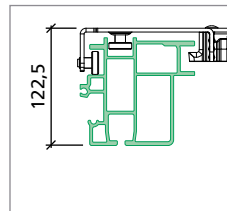

☐ Profile CS-ECO Universal *