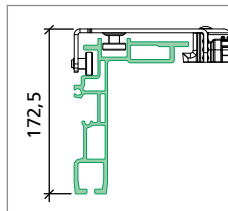

☐ Profile CS-ECO Volumen *