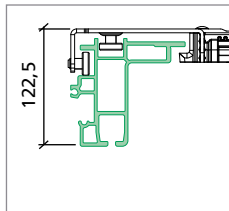

Your partner:

☐ Enquiry   ☐ Order

Reference no. (Customer):

Customer no.:	____	Order address:	____
Customer:	____		____
Contact person:	____	Delivery address:	____
Telephone:	____		____
E-mail:	____	Requested delivery date:	____

Edscha TS CS-ECO Roof

☐ Profile CS-ECO Standard *