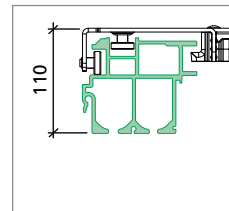

☐ Profile CS-ECO Universal Classic *

* Standard version in accordance with the current product description. Aluminium roof profiles are not included in the scope of delivery.

Basic roof

☐ Basic roof CS-ECO Standard (one-sided moving)

Roof length: *Quantity of roofs with identical parameters* **Pcs.**

Standard body width: ☐ 2550 mm   ☐ **Optional special width:** mm

Options

End carriage

☐ End carriage Standard

Automatic adjustment mechanism

- ☐ Automatic adjustment mechanism (1 x 1000 N per side) for heavy customer-specific endings
- ☐ Automatic adjustment mechanism with locking, rear

Bows

☐ Bows with roof pitch (25 mm)

☐ **Consultation QuickCurtain** (eigener Bestellbogen)
Attention: longer delivery times!