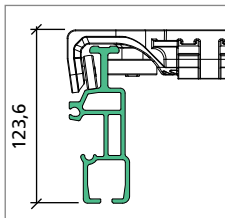

Edscha TS Compact Roof

Compact – Sliding Roof

Compact – Fixed Roof

Basic roof

- Basic roof Compact** (one-sided moving)
- Basic roof Compact – Bidirectional moving (B)**
- Basic roof Compact Fixed** (one-sided moving)

Roof length:

Quantity of roofs with identical parameters

Pcs.

Standard body width:

2550 mm

Optional special width:

mm

Options