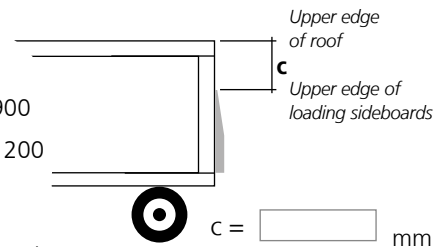

Endings

- ☐ **Without endings**
- ☐ **End bow, erecting** Stk.
- ☐ **Gantry beam BG VP** Stk.
- ☐ **Adapter** (Rear end customer specific) including screws and screw nuts

Tailwing

- ☐ TailWing 400-900
- ☐ TailWing 901-1200

Tailwing-Bausatz

- ☐ TW-Construction Kit 400-900
- ☐ TW-Construction Kit 901-1200

Optional accessories

Assembly kits (including clamping strips)

Assembly kit Compact Profile front ☐ rear ☐

Clamping strip kits

☐ Clamping strip kit front or rear

Profiles

- ☐ Aluminum profile 5 m Stk.
- ☐ Aluminum profile 8 m Stk.

Side tarpaulin roller

- ☐ Tarpaulin Roller with Clip Stk.
- ☐ Tarpaulin Roller without Clip Stk.
- ☐ Side tarpaulin roller SPR-4 Stk.

- ☐ **Stanchion roller carrier** ☐ **Tie rod**
  CS 125 / CS 175