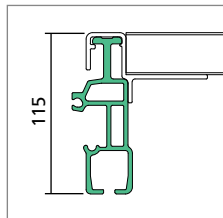

Edscha TS Compact Roof

Compact – Sliding Roof

Compact – Fixed Roof

Basic roof

- Basic roof Compact** (one-sided moving)
- Basic roof Compact – Bidirectional moving (B)**
- Basic roof Compact Fixed** (one-sided moving)

Roof length:

Quantity of roofs with identical parameters

Pcs.

Standard body width:

2550 mm

Optional special width:

mm

Options